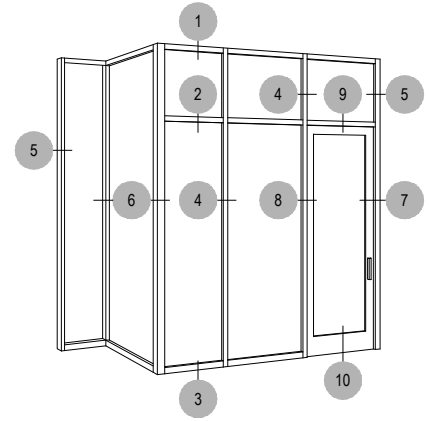

# T500 (OPG5000) Series

Description: 2 1/4" X 4 3/4" With 1/4" - 3/8" Glass

Function: Curtain Wall

Detail: Horizontals

Scale: 3" = 1'-0"

SHEET 1 OF 3

Optional Projected Cover Cap Available

# T500 (OPG5000) Series

Description: 2 1/4" X 4 3/4" With 1/4" - 3/8" Glass

Function: Curtain Wall

Detail: Verticals

Scale: 3" = 1'-0"

Optional Projected Cover Cap Available

SHEET 2 OF 3

# T500 (OPG5000) Series

Description: 2 1/4" X 4 3/4" With 1/4" - 3/8" Glass

Function: Curtain Wall

Detail: Doors

Scale: 3" = 1'-0"

SHEET 3 OF 3

Optional Projected Cover Cap Available