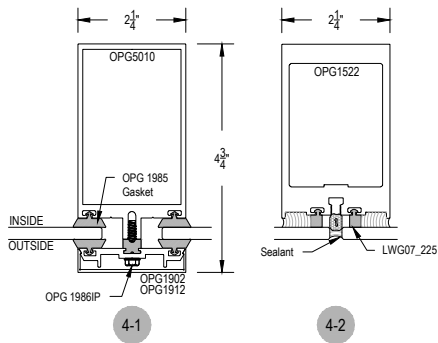

# T500 (OPG5000) Series

Description: 2 1/4" X 4 3/4" With 1/4" - 3/8" Glass

Function: Curtain Wall

Detail: Horizontals

Scale: 3" = 1'-0"

SHEET 1 OF 3

Optional Projected Cover Cap Available

# T500 (OPG5000) Series

Description: 2 1/4" X 4 3/4" With 1/4" - 3/8" Glass

Function: Curtain Wall

Detail: Verticals

Scale: 3" = 1'-0"

Optional Projected Cover Cap Available

SHEET 2 OF 3

# T500 (OPG5000) Series

Description: 2 1/4" X 4 3/4" With 1/4" - 3/8" Glass

Function: Curtain Wall

Detail: Doors

Scale: 3" = 1'-0"

SHEET 3 OF 3

Optional Projected Cover Cap Available