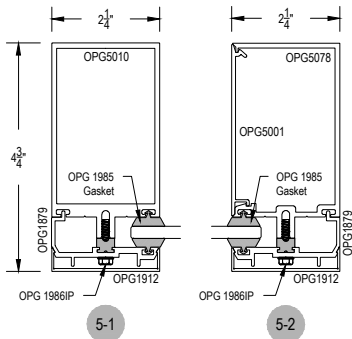

# T500 (OPG5000) Series

Description: 2 1/4" X 4 3/4" With 1/4" - 3/8" Glass

Function: Curtain Wall

Detail: Horizontals

Scale: 3" = 1'-0"

SHEET 1 OF 3

Optional Projected Cover Cap Available

# T500 (OPG5000) Series

Description: 2 1/4" X 4 3/4" With 1/4" - 3/8" Glass

Function: Curtain Wall

Detail: Verticals

Scale: 3" = 1'-0"

Optional Projected Cover Cap Available

SHEET 2 OF 3

# T500 (OPG5000) Series

Description: 2 1/4" X 4 3/4" With 1/4" - 3/8" Glass

Function: Curtain Wall

Detail: Doors

Scale: 3" = 1'-0"

SHEET 3 OF 3

Optional Projected Cover Cap Available