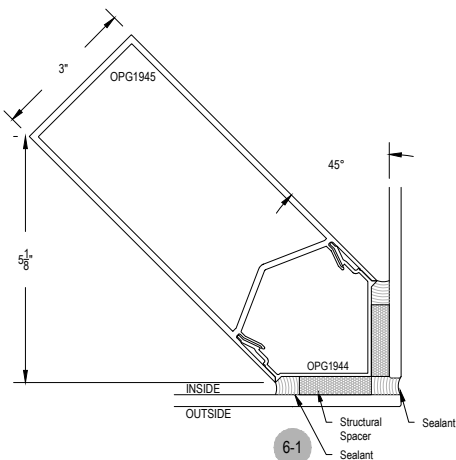

# T500 (OPG5000) Series

Description: 2 1/4" X 4 3/4" With 1/4" - 3/8" Glass

Function: Curtain Wall

Detail: Horizontals

Scale: 3" = 1'-0"

SHEET 1 OF 3

Optional Projected Cover Cap Available

# T500 (OPG5000) Series

Description: 2 1/4" X 4 3/4" With 1/4" - 3/8" Glass

Function: Curtain Wall

Detail: Verticals

Scale: 3" = 1'-0"

Optional Projected Cover Cap Available

SHEET 2 OF 3

# T500 (OPG5000) Series

Description: 2 1/4" X 4 3/4" With 1/4" - 3/8" Glass

Function: Curtain Wall

Detail: Doors

Scale: 3" = 1'-0"

SHEET 3 OF 3

Optional Projected Cover Cap Available