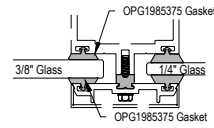

# T500 (OPG5000) Series

Description: 2 1/4" X 4 3/4" With 1/4" - 3/8" Glass

Function: Curtain Wall

Detail: Verticals

Scale: 3" = 1'-0"

Optional Projected Cover Cap Available

SHEET 2 OF 3

# T500 (OPG5000) Series

Description: 2 1/4" X 4 3/4" With 1/4" - 3/8" Glass

Function: Curtain Wall

Detail: Doors

Scale: 3" = 1'-0"

SHEET 3 OF 3

Optional Projected Cover Cap Available