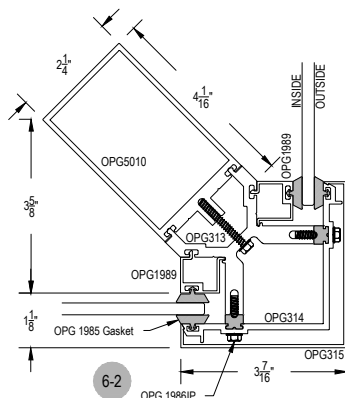

# T500 (OPG5000) Series

Description: 2 1/4" X 4 3/4" With 1/4" - 3/8" Glass

Function: Curtain Wall

Detail: Horizontals

Scale: 3" = 1'-0"

SHEET 1 OF 3

Optional Projected Cover Cap Available

# T500 (OPG5000) Series

Description: 2 1/4" X 4 3/4" With 1/4" - 3/8" Glass

Function: Curtain Wall

Detail: Verticals

Scale: 3" = 1'-0"

Optional Projected Cover Cap Available

SHEET 2 OF 3

# T500 (OPG5000) Series

Description: 2 1/4" X 4 3/4" With 1/4" - 3/8" Glass

Function: Curtain Wall

Detail: Doors

Scale: 3" = 1'-0"

SHEET 3 OF 3

Optional Projected Cover Cap Available