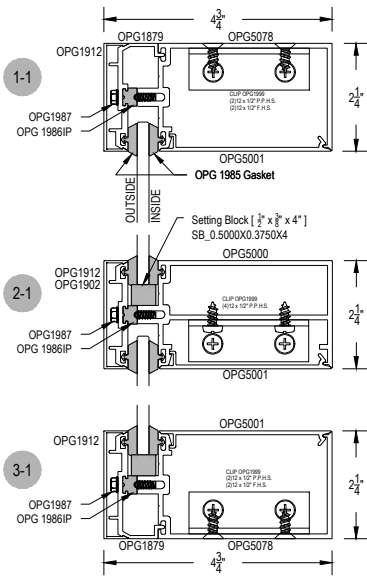

# T500 (OPG5000) Series

Description: 2 1/4" X 4 3/4" With 1/4" - 3/8" Glass

Function: Curtain Wall

Detail: Horizontals

Scale: 3" = 1'-0"

SHEET 1 OF 3

Optional Projected Cover Cap Available

# T500 (OPG5000) Series

Description: 2 1/4" X 4 3/4" With 1/4" - 3/8" Glass

Function: Curtain Wall

Detail: Verticals

Scale: 3" = 1'-0"

Optional Projected Cover Cap Available

SHEET 2 OF 3

# T500 (OPG5000) Series

Description: 2 1/4" X 4 3/4" With 1/4" - 3/8" Glass

Function: Curtain Wall

Detail: Doors

Scale: 3" = 1'-0"

SHEET 3 OF 3

Optional Projected Cover Cap Available