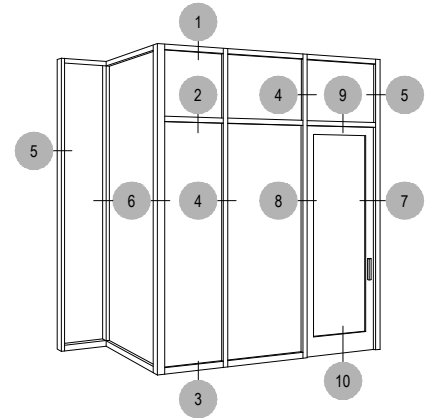

# T500 (OPG5000) Series

Description: 2 1/4" X 4 3/4" With 1/4" - 3/8" Glass

Function: Curtain Wall

Detail: Horizontals

Scale: 3" = 1'-0"

SHEET 1 OF 3

Optional Projected Cover Cap Available

# T500 (OPG5000) Series

Description: 2 1/4" X 4 3/4" With 1/4" - 3/8" Glass

Function: Curtain Wall

Detail: Verticals

Scale: 3" = 1'-0"

Optional Projected Cover Cap Available

SHEET 2 OF 3

# T500 (OPG5000) Series

Description: 2 1/4" X 4 3/4" With 1/4" - 3/8" Glass

Function: Curtain Wall

Detail: Doors

Scale: 3" = 1'-0"

SHEET 3 OF 3

Optional Projected Cover Cap Available