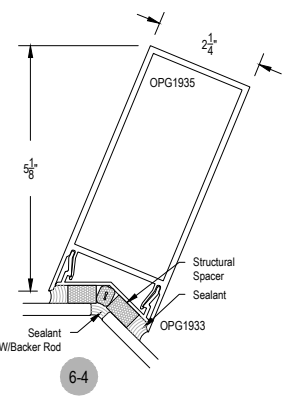

# T500 (OPG5000) Series

Description: 2 1/4" X 4 3/4" With 1/4" - 3/8" Glass

Function: Curtain Wall

Detail: Horizontals

Scale: 3" = 1'-0"

SHEET 1 OF 3

Optional Projected Cover Cap Available

# T500 (OPG5000) Series

Description: 2 1/4" X 4 3/4" With 1/4" - 3/8" Glass

Function: Curtain Wall

Detail: Verticals

Scale: 3" = 1'-0"

Optional Projected Cover Cap Available

SHEET 2 OF 3

# T500 (OPG5000) Series

Description: 2 1/4" X 4 3/4" With 1/4" - 3/8" Glass

Function: Curtain Wall

Detail: Doors

Scale: 3" = 1'-0"

SHEET 3 OF 3

Optional Projected Cover Cap Available