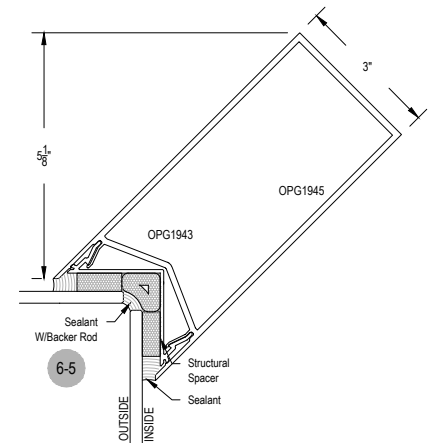

# T500 (OPG5000) Series

Description: 2 1/4" X 4 3/4" With 1/4" - 3/8" Glass

Function: Curtain Wall

Detail: Horizontals

Scale: 3" = 1'-0"

SHEET 1 OF 3

Optional Projected Cover Cap Available

# T500 (OPG5000) Series

Description: 2 1/4" X 4 3/4" With 1/4" - 3/8" Glass

Function: Curtain Wall

Detail: Verticals

Scale: 3" = 1'-0"

Optional Projected Cover Cap Available

SHEET 2 OF 3

# T500 (OPG5000) Series

Description: 2 1/4" X 4 3/4" With 1/4" - 3/8" Glass

Function: Curtain Wall

Detail: Doors

Scale: 3" = 1'-0"

SHEET 3 OF 3

Optional Projected Cover Cap Available