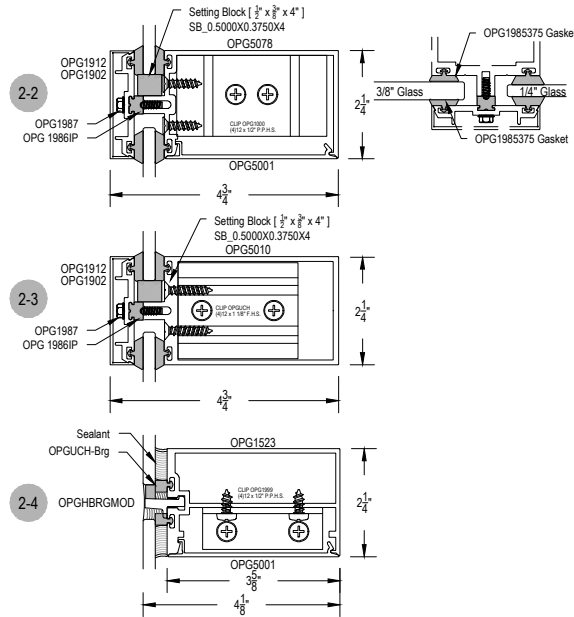

# T500 (OPG5000) Series

Description: 2 1/4" X 4 3/4" With 1/4" - 3/8" Glass

Function: Curtain Wall

Detail: Horizontals

Scale: 3" = 1'-0"

SHEET 1 OF 3

Optional Projected Cover Cap Available

# T500 (OPG5000) Series

Description: 2 1/4" X 4 3/4" With 1/4" - 3/8" Glass

Function: Curtain Wall

Detail: Verticals

Scale: 3" = 1'-0"

Optional Projected Cover Cap Available

SHEET 2 OF 3

# T500 (OPG5000) Series

Description: 2 1/4" X 4 3/4" With 1/4" - 3/8" Glass

Function: Curtain Wall

Detail: Doors

Scale: 3" = 1'-0"

SHEET 3 OF 3

Optional Projected Cover Cap Available