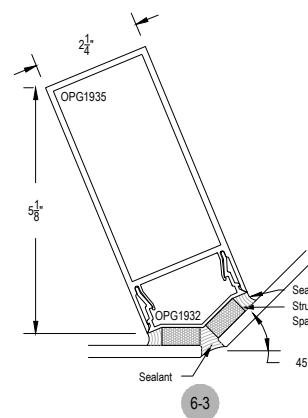

# T500 (OPG5000) Series

Description: 2 1/4" X 4 3/4" With 1/4" - 3/8" Glass

Function: Curtain Wall

Detail: Horizontals

Scale: 3" = 1'-0"

SHEET 1 OF 3

Optional Projected Cover Cap Available

# T500 (OPG5000) Series

Description: 2 1/4" X 4 3/4" With 1/4" - 3/8" Glass

Function: Curtain Wall

Detail: Verticals

Scale: 3" = 1'-0"

Optional Projected Cover Cap Available

SHEET 2 OF 3

# T500 (OPG5000) Series

Description: 2 1/4" X 4 3/4" With 1/4" - 3/8" Glass

Function: Curtain Wall

Detail: Doors

Scale: 3" = 1'-0"

SHEET 3 OF 3

Optional Projected Cover Cap Available