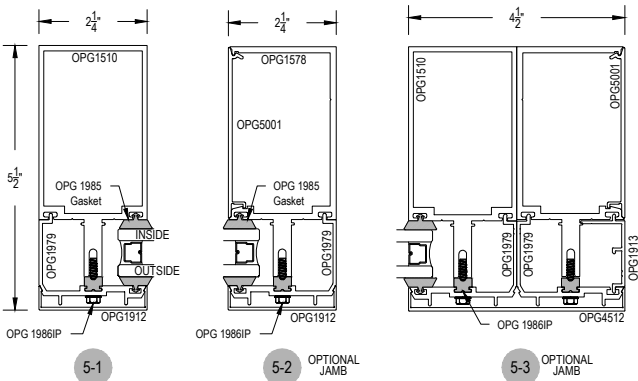

# T500 (OPG1500) Series

Description: 2 1/4" X 5 1/2" With 1/4" - 1 1/8" Glass

Function: Curtain Wall

Detail: Horizontals

Scale: 3" = 1'-0"

SHEET 1 OF 3

Optional Projected Cover Cap Available

# T500 (OPG1500) Series

Description: 2 1/4" X 5 1/2" With 1/4" - 1 1/8" Glass

Function: Curtain Wall

Detail: Verticals

Scale: 3" = 1'-0"

Optional Projected Cover Cap Available

SHEET 2 OF 3

# T500 (OPG1500) Series

Description: 2 1/4" X 5 1/2" With 1/4" - 1 1/8" Glass

Function: Curtain Wall

Detail: Doors

Scale: 3" = 1'-0"

SHEET 3 OF 3

Optional Projected Cover Cap Available