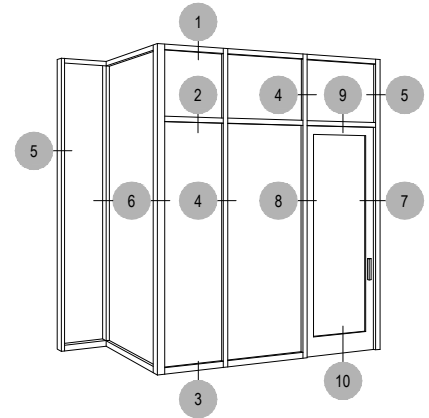

# T500 (OPG1500) Series

Description: 2 1/4" X 5 1/2" With 1/4" - 1 1/8" Glass

Function: Curtain Wall

Detail: Horizontals

Scale: 3" = 1'-0"

SHEET 1 OF 3

Optional Projected Cover Cap Available

# T500 (OPG1500) Series

Description: 2 1/4" X 5 1/2" With 1/4" - 1 1/8" Glass

Function: Curtain Wall

Detail: Verticals

Scale: 3" = 1'-0"

Optional Projected Cover Cap Available

SHEET 2 OF 3

# T500 (OPG1500) Series

Description: 2 1/4" X 5 1/2" With 1/4" - 1 1/8" Glass

Function: Curtain Wall

Detail: Doors

Scale: 3" = 1'-0"

SHEET 3 OF 3

Optional Projected Cover Cap Available