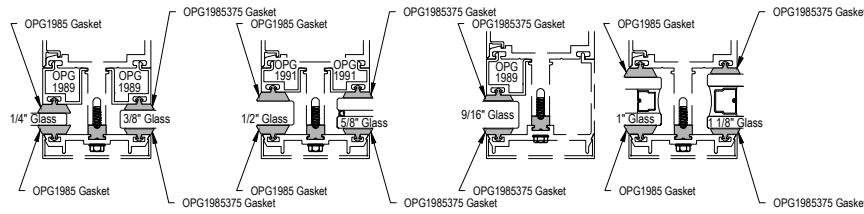

# T500 (OPG1500) Series

Description: 2 1/4" X 5 1/2" With 1/4" - 1 1/8" Glass

Function: Curtain Wall

Detail: Horizontals

Scale: 3" = 1'-0"

SHEET 1 OF 3

Optional Projected Cover Cap Available

# T500 (OPG1500) Series

Description: 2 1/4" X 5 1/2" With 1/4" - 1 1/8" Glass

Function: Curtain Wall

Detail: Verticals

Scale: 3" = 1'-0"

Optional Projected Cover Cap Available

SHEET 2 OF 3

# T500 (OPG1500) Series

Description: 2 1/4" X 5 1/2" With 1/4" - 1 1/8" Glass

Function: Curtain Wall

Detail: Doors

Scale: 3" = 1'-0"

SHEET 3 OF 3

Optional Projected Cover Cap Available