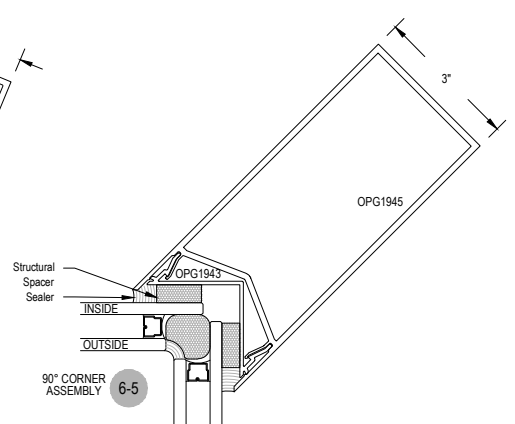

# T500 (OPG1500) Series

Description: 2 1/4" X 5 1/2" With 1/4" - 1 1/8" Glass

Function: Curtain Wall

Detail: Horizontals

Scale: 3" = 1'-0"

SHEET 1 OF 3

Optional Projected Cover Cap Available

# T500 (OPG1500) Series

Description: 2 1/4" X 5 1/2" With 1/4" - 1 1/8" Glass

Function: Curtain Wall

Detail: Verticals

Scale: 3" = 1'-0"

Optional Projected Cover Cap Available

SHEET 2 OF 3

# T500 (OPG1500) Series

Description: 2 1/4" X 5 1/2" With 1/4" - 1 1/8" Glass

Function: Curtain Wall

Detail: Doors

Scale: 3" = 1'-0"

SHEET 3 OF 3

Optional Projected Cover Cap Available