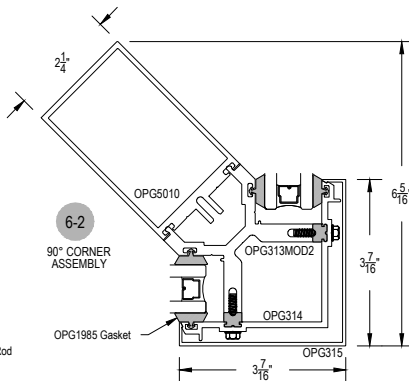

# T500 (OPG1500) Series

Description: 2 1/4" X 5 1/2" With 1/4" - 1 1/8" Glass

Function: Curtain Wall

Detail: Horizontals

Scale: 3" = 1'-0"

SHEET 1 OF 3

Optional Projected Cover Cap Available

# T500 (OPG1500) Series

Description: 2 1/4" X 5 1/2" With 1/4" - 1 1/8" Glass

Function: Curtain Wall

Detail: Verticals

Scale: 3" = 1'-0"

Optional Projected Cover Cap Available

SHEET 2 OF 3

# T500 (OPG1500) Series

Description: 2 1/4" X 5 1/2" With 1/4" - 1 1/8" Glass

Function: Curtain Wall

Detail: Doors

Scale: 3" = 1'-0"

SHEET 3 OF 3

Optional Projected Cover Cap Available