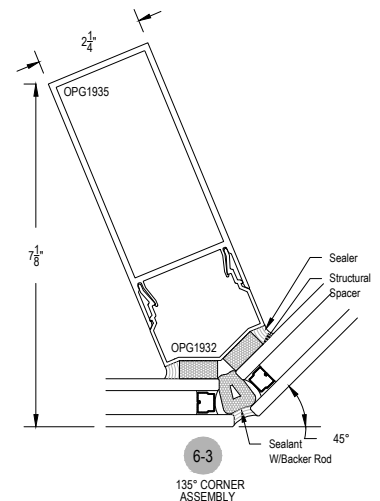

# T500 (OPG1500) Series

Description: 2 1/4" X 5 1/2" With 1/4" - 1 1/8" Glass

Function: Curtain Wall

Detail: Horizontals

Scale: 3" = 1'-0"

SHEET 1 OF 3

Optional Projected Cover Cap Available

# T500 (OPG1500) Series

Description: 2 1/4" X 5 1/2" With 1/4" - 1 1/8" Glass

Function: Curtain Wall

Detail: Verticals

Scale: 3" = 1'-0"

Optional Projected Cover Cap Available

SHEET 2 OF 3

# T500 (OPG1500) Series

Description: 2 1/4" X 5 1/2" With 1/4" - 1 1/8" Glass

Function: Curtain Wall

Detail: Doors

Scale: 3" = 1'-0"

SHEET 3 OF 3

Optional Projected Cover Cap Available