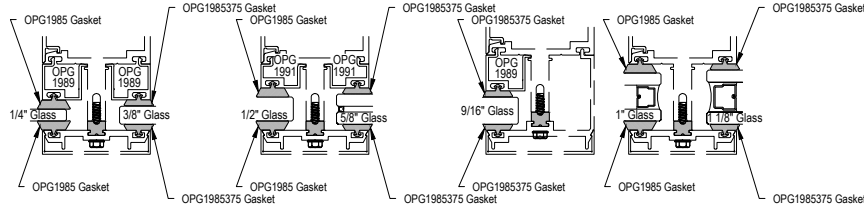

# T500 (OPG1500) Series

Description: 2 1/4" X 5 1/2" With 1/4" - 1 1/8" Glass

Function: Curtain Wall

Detail: Horizontals

Scale: 3" = 1'-0"

SHEET 1 OF 3

Optional Projected Cover Cap Available

# T500 (OPG1500) Series

Description: 2 1/4" X 5 1/2" With 1/4" - 1 1/8" Glass

Function: Curtain Wall

Detail: Verticals

Scale: 3" = 1'-0"

Optional Projected Cover Cap Available

SHEET 2 OF 3

# T500 (OPG1500) Series

Description: 2 1/4" X 5 1/2" With 1/4" - 1 1/8" Glass

Function: Curtain Wall

Detail: Doors

Scale: 3" = 1'-0"

SHEET 3 OF 3

Optional Projected Cover Cap Available