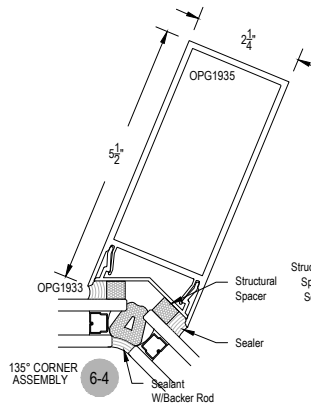

# T500 (OPG1500) Series

Description: 2 1/4" X 5 1/2" With 1/4" - 1 1/8" Glass

Function: Curtain Wall

Detail: Horizontals

Scale: 3" = 1'-0"

SHEET 1 OF 3

Optional Projected Cover Cap Available

# T500 (OPG1500) Series

Description: 2 1/4" X 5 1/2" With 1/4" - 1 1/8" Glass

Function: Curtain Wall

Detail: Verticals

Scale: 3" = 1'-0"

Optional Projected Cover Cap Available

SHEET 2 OF 3

# T500 (OPG1500) Series

Description: 2 1/4" X 5 1/2" With 1/4" - 1 1/8" Glass

Function: Curtain Wall

Detail: Doors

Scale: 3" = 1'-0"

SHEET 3 OF 3

Optional Projected Cover Cap Available