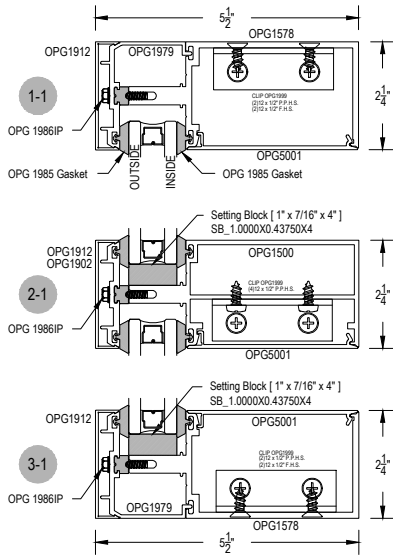

# T500 (OPG1500) Series

Description: 2 1/4" X 5 1/2" With 1/4" - 1 1/8" Glass

Function: Curtain Wall

Detail: Horizontals

Scale: 3" = 1'-0"

SHEET 1 OF 3

Optional Projected Cover Cap Available

# T500 (OPG1500) Series

Description: 2 1/4" X 5 1/2" With 1/4" - 1 1/8" Glass

Function: Curtain Wall

Detail: Verticals

Scale: 3" = 1'-0"

Optional Projected Cover Cap Available

SHEET 2 OF 3

# T500 (OPG1500) Series

Description: 2 1/4" X 5 1/2" With 1/4" - 1 1/8" Glass

Function: Curtain Wall

Detail: Doors

Scale: 3" = 1'-0"

SHEET 3 OF 3

Optional Projected Cover Cap Available