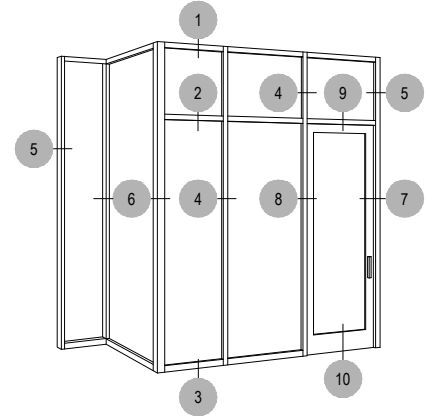

# T500 (OPG1500) Series

Description: 2 1/4" X 5 1/2" With 1/4" - 1 1/8" Glass

Function: Curtain Wall

Detail: Horizontals

Scale: 3" = 1'-0"

SHEET 1 OF 3

Optional Projected Cover Cap Available

# T500 (OPG1500) Series

Description: 2 1/4" X 5 1/2" With 1/4" - 1 1/8" Glass

Function: Curtain Wall

Detail: Verticals

Scale: 3" = 1'-0"

Optional Projected Cover Cap Available

SHEET 2 OF 3

# T500 (OPG1500) Series

Description: 2 1/4" X 5 1/2" With 1/4" - 1 1/8" Glass

Function: Curtain Wall

Detail: Doors

Scale: 3" = 1'-0"

SHEET 3 OF 3

Optional Projected Cover Cap Available