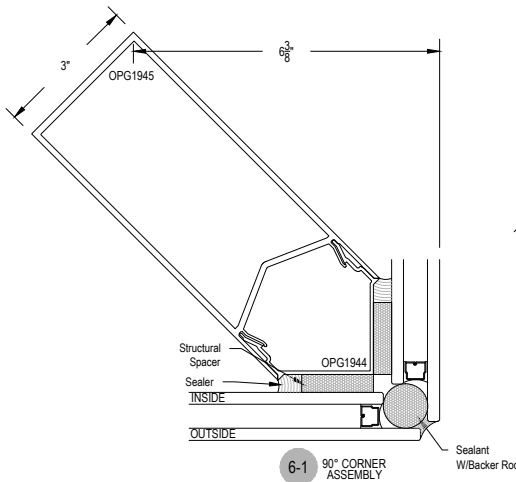

# T500 (OPG1500) Series

Description: 2 1/4" X 5 1/2" With 1/4" - 1 1/8" Glass

Function: Curtain Wall

Detail: Horizontals

Scale: 3" = 1'-0"

SHEET 1 OF 3

Optional Projected Cover Cap Available

# T500 (OPG1500) Series

Description: 2 1/4" X 5 1/2" With 1/4" - 1 1/8" Glass

Function: Curtain Wall

Detail: Verticals

Scale: 3" = 1'-0"

Optional Projected Cover Cap Available

SHEET 2 OF 3

# T500 (OPG1500) Series

Description: 2 1/4" X 5 1/2" With 1/4" - 1 1/8" Glass

Function: Curtain Wall

Detail: Doors

Scale: 3" = 1'-0"

SHEET 3 OF 3

Optional Projected Cover Cap Available