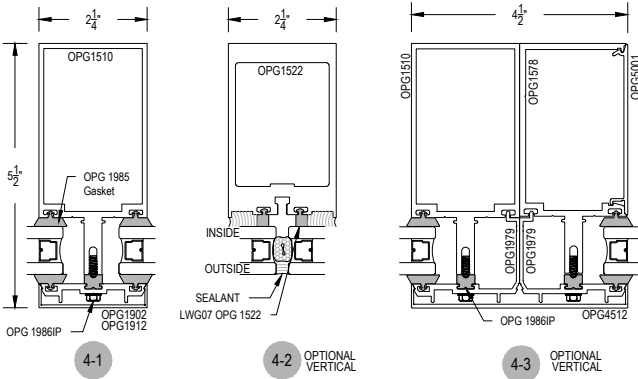

# T500 (OPG1500) Series

Description: 2 1/4" X 5 1/2" With 1/4" - 1 1/8" Glass

Function: Curtain Wall

Detail: Horizontals

Scale: 3" = 1'-0"

SHEET 1 OF 3

Optional Projected Cover Cap Available

# T500 (OPG1500) Series

Description: 2 1/4" X 5 1/2" With 1/4" - 1 1/8" Glass

Function: Curtain Wall

Detail: Verticals

Scale: 3" = 1'-0"

Optional Projected Cover Cap Available

SHEET 2 OF 3

# T500 (OPG1500) Series

Description: 2 1/4" X 5 1/2" With 1/4" - 1 1/8" Glass

Function: Curtain Wall

Detail: Doors

Scale: 3" = 1'-0"

SHEET 3 OF 3

Optional Projected Cover Cap Available