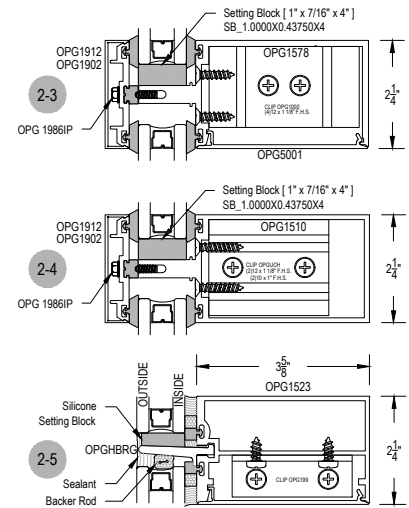

# T500 (OPG1500) Series

Description: 2 1/4" X 5 1/2" With 1/4" - 1 1/8" Glass

Function: Curtain Wall

Detail: Horizontals

Scale: 3" = 1'-0"

SHEET 1 OF 3

Optional Projected Cover Cap Available

# T500 (OPG1500) Series

Description: 2 1/4" X 5 1/2" With 1/4" - 1 1/8" Glass

Function: Curtain Wall

Detail: Verticals

Scale: 3" = 1'-0"

Optional Projected Cover Cap Available

SHEET 2 OF 3

# T500 (OPG1500) Series

Description: 2 1/4" X 5 1/2" With 1/4" - 1 1/8" Glass

Function: Curtain Wall

Detail: Doors

Scale: 3" = 1'-0"

SHEET 3 OF 3

Optional Projected Cover Cap Available