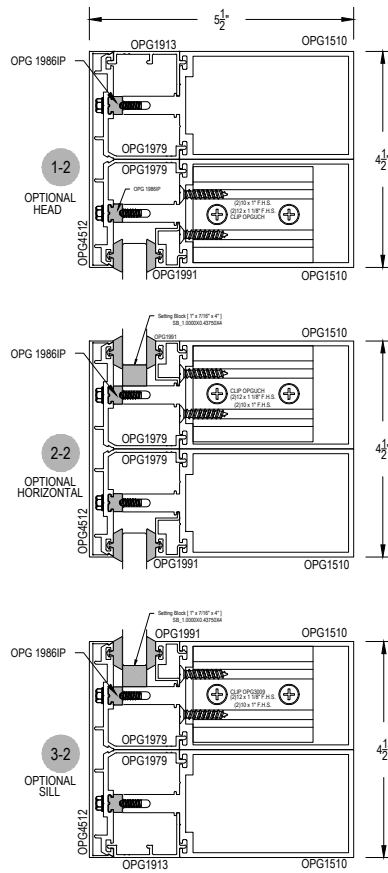

# T500 (OPG1500) Series

Description: 2 1/4" X 5 1/2" With 1/4" - 1 1/8" Glass

Function: Curtain Wall

Detail: Horizontals

Scale: 3" = 1'-0"

SHEET 1 OF 3

Optional Projected Cover Cap Available

# T500 (OPG1500) Series

Description: 2 1/4" X 5 1/2" With 1/4" - 1 1/8" Glass

Function: Curtain Wall

Detail: Verticals

Scale: 3" = 1'-0"

Optional Projected Cover Cap Available

SHEET 2 OF 3

# T500 (OPG1500) Series

Description: 2 1/4" X 5 1/2" With 1/4" - 1 1/8" Glass

Function: Curtain Wall

Detail: Doors

Scale: 3" = 1'-0"

SHEET 3 OF 3

Optional Projected Cover Cap Available